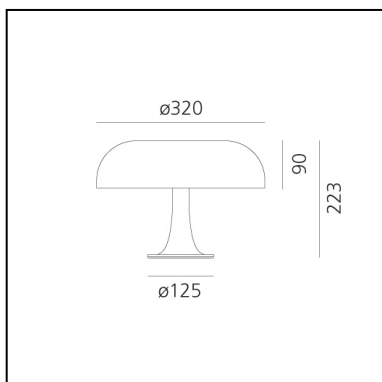

LUMINAIRE

- Watt: **80W**
- Voltage: **220V-240V**
- Delivered lumens output: **680lm**
- CCT: **3000K**

DESCRIPTION

Body and diffuser in polycarbonate.

PRODUCT CODE: 0039060A

FEATURES

- Article Code: **0039060A**
- Colour: **White**
- Installation: **Table**
- Material: **Polycarbonate**
- Series: **Design Collection**
- Environment: **Indoor**
- Emission: **Diffused And Direct**
- design by: **Giancarlo Mattioli, Gruppo Architetti Urbanisti Città Nuova**

DIMENSIONS

- Height: **cm 22.3**
- Diameter: **cm 32**
- Base Diameter: **cm 12.5**
- Impact Resistance: **N/D**
- Glow Wire Test: **850°C**

NOT INCLUDED SOURCES