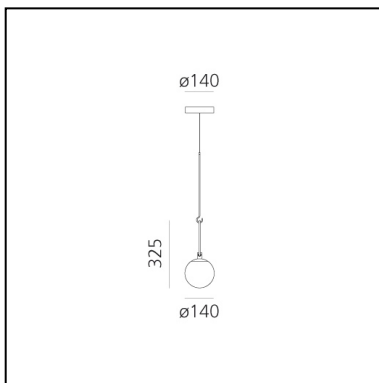

nh 14 Suspension

Neri&Hu

IP20    Dimmable: 

LUMINAIRE

- Watt: **5W**
- Tension: **220-240V**
- Flux Lumineux (lm): **257lm**
- CCT: **3000K**
- Efficiency: **80%**
- Efficacy: **64.31lm/W**

DESCRIPTION

nh continues the study on the dynamic interaction of expertise, details, materials, form, and light that Neri&Hu are developing with Artemide. The selected materials represent a perfect combination of tradition and innovation, as well as the expression of responsible and sustainable design, also conveyed by the use of a lowconsumption retrofit LED source. Like all the projects designed by Neri&Hu, nh offers a reinterpretation of the Oriental culture and tradition with a constant contemporary approach. With surprising lightness and elementary movements nh creates a landscape of elements generating – either individually or combined with each other – a non-static balanced composition characterized by elegant colour and material matching.

CODE PRODUIT: 1280010A

CARACTÉRISTIQUES

- Code Article : **1280010A**
- Couleur: **Black/brass**
- Installation: **Suspension**
- Matériaux: **Blown glass, brushed brass**
- Séries: **Design Collection**
- Environnement: **Indoor**
- dessiné par: **Neri&Hu**

DIMENSIONS

- Longueur : **cm 14**
- Hauteur: **cm 32.5**
- Diamètre: **cm 14**
- Diamètre de la base: **cm 14**

SOURCES NON FOURNIES

- Catégorie: **LED RETROFIT**
- Nombre: **1**
- Watt: **5W**
- Culot: **E14**