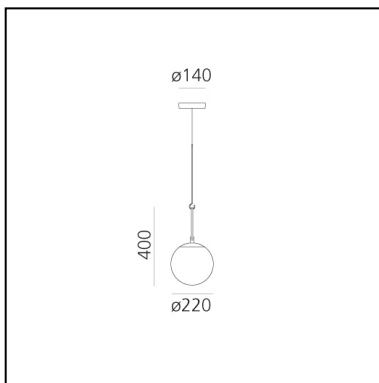

nh 22 Suspension

Neri&Hu

IP20    Dimmable: 

LUMINAIRE

- Watt: **15W**
- Tension: **220-240V**
- Flux Lumineux (lm): **1142lm**
- CCT: **3000K**
- Efficiency: **75%**
- Efficacy: **87.83lm/W**

DESCRIPTION

nh continues the study on the dynamic interaction of expertise, details, materials, form, and light that Neri&Hu are developing with Artemide. The selected materials represent a perfect combination of tradition and innovation, as well as the expression of responsible and sustainable design, also conveyed by the use of a lowconsumption retrofit LED source. Like all the projects designed by Neri&Hu, nh offers a reinterpretation of the Oriental culture and tradition with a constant contemporary approach. With surprising lightness and elementary movements nh creates a landscape of elements generating – either individually or combined with each other – a non-static balanced composition characterized by elegant colour and material matching.

CODE PRODUIT: 1281010A

CARACTÉRISTIQUES

- Code Article : **1281010A**
- Couleur: **Black/brass**
- Installation: **Suspension**
- Matériaux: **Blown glass, brushed brass**
- Séries: **Design Collection**
- Environnement: **Indoor**
- dessiné par: **Neri&Hu**

DIMENSIONS

- Hauteur: **cm 40**
- Diamètre: **cm 22**
- Diamètre de la base: **cm 14**

SOURCES NON FOURNIES

- Catégorie: **LED RETROFIT**
- Nombre: **1**
- Watt: **15W**
- Culot: **E27**