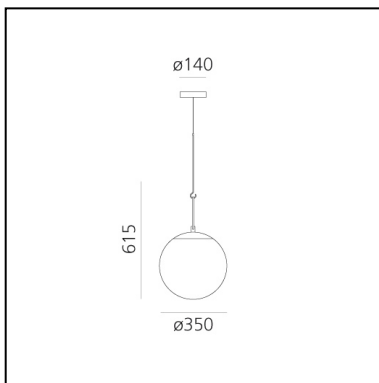

nh 35 Suspension

Neri&Hu

IP20    Dimmable: 

LUMINAIRE

- Watt: **20W**
- Tension: **220-240V**
- Flux Lumineux (lm): **2199lm**
- CCT: **3000K**
- Efficiency: **90%**
- Efficacy: **104.70lm/W**

DESCRIPTION

nh continues the study on the dynamic interaction of expertise, details, materials, form, and light that Neri&Hu are developing with Artemide. The selected materials represent a perfect combination of tradition and innovation, as well as the expression of responsible and sustainable design, also conveyed by the use of a lowconsumption retrofit LED source. Like all the projects designed by Neri&Hu, nh offers a reinterpretation of the Oriental culture and tradition with a constant contemporary approach. With surprising lightness and elementary movements nh creates a landscape of elements generating – either individually or combined with each other – a non-static balanced composition characterized by elegant colour and material matching.

CODE PRODUIT: 1283010A

CARACTÉRISTIQUES

- Code Article : **1283010A**
- Couleur: **Black/brass**
- Installation: **Suspension**
- Matériaux: **Blown glass, brushed brass**
- Séries: **Design Collection**
- Environnement: **Indoor**
- dessiné par: **Neri&Hu**

DIMENSIONS

- Hauteur: **cm 61.5**
- Diamètre: **cm 35**
- Diamètre de la base: **cm 14**

SOURCES NON FOURNIES

- Catégorie: **LED RETROFIT**
- Nombre: **1**
- Watt: **20W**
- Culot: **E27**