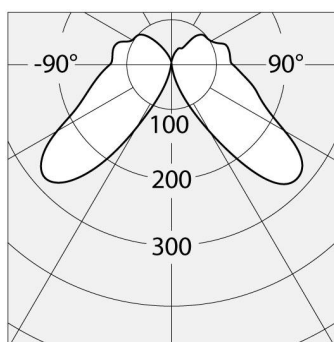

Nuda 100 Bilateral Gray/white

Ernesto Gismondi

DESCRIPTION

Painted aluminium unit; satin finish methacrylate diffuser.

PRODUCT CODE: T083900

Cd/klm

Lux

FEATURES

DIMENSIONS

- Length: **cm 16.8**
- Width: **cm 4.8**
- Height: **cm 100**
- Impact Resistance: **IK06**
- Glow Wire Test: **650°**

SOURCES INCLUDED

- Category: **Led**
- Number: **1**
- Watt: **17W**
- Delivered lumens output: **515lm**
- Color temperature (K): **3000K**
- CRI: **80**

LUMINAIRE

- Watt: **17W**
- Voltage: **220V-240 V**
- Delivered lumens output: **250lm**
- CCT: **0K**
- Efficiency: **36%**
- Efficacy: **14.71lm/W**
- CRI: **0**

Notes

Floor fixing with ground mounting plate.