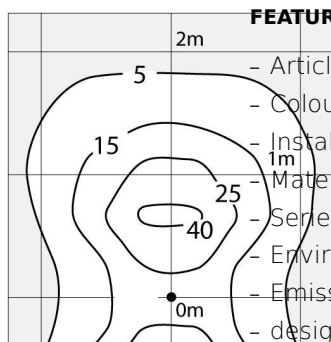

Nuda 100 Bilateral Gray/white

Ernesto Gismondi

DESCRIPTION

Painted aluminium unit; satin finish methacrylate diffuser.

PRODUCT CODE: T083900

Cd/klm

Lux

FEATURES

DIMENSIONS

- Length: **cm 16.8**
- Width: **cm 4.8**
- Height: **cm 100**
- Impact Resistance: **IK06**
- Glow Wire Test: **650°**

SOURCES INCLUDED

- Category: **Led**
- Number: **1**
- Watt: **17W**
- Delivered lumens output: **515lm**
- Color temperature (K): **3000K**
- CRI: **80**

LUMINAIRE

- Watt: **17W**
- Voltage: **220V-240 V**
- Delivered lumens output: **250lm**
- CCT: **0K**
- Efficiency: **36%**
- Efficacy: **14.71lm/W**
- CRI: **0**

Notes

Floor fixing with ground mounting plate.