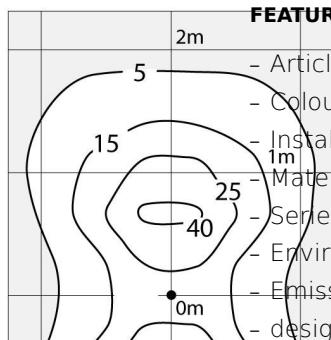

Nuda 100 Bilateral Rust

Ernesto Gismondi

DESCRIPTION

Painted aluminium unit; satin finish methacrylate diffuser.

PRODUCT CODE: T083910

Cd/klm

Lux

FEATURES

DIMENSIONS

- Length: **cm 16.8**
- Width: **cm 4.8**
- Height: **cm 100**
- Impact Resistance: **IK06**
- Glow Wire Test: **650°**

SOURCES INCLUDED

- Category: **Led**
- Number: **1**
- Watt: **17W**
- Delivered lumens output: **515lm**
- Color temperature (K): **3000K**
- CRI: **80**

LUMINAIRE

- Watt: **17W**
- Voltage: **220V-240 V**
- Delivered lumens output: **250lm**
- CCT: **0K**
- Efficiency: **36%**
- Efficacy: **14.71lm/W**
- CRI: **0**

Notes

Floor fixing with ground mounting plate.