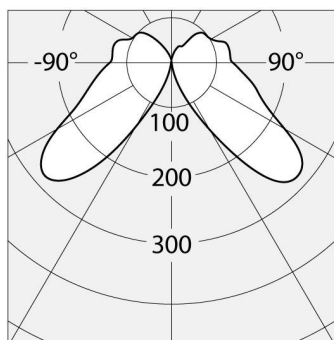

Nuda 100 Bilateral Rust

Ernesto Gismondi

DESCRIPTION

Painted aluminium unit; satin finish methacrylate diffuser.

PRODUCT CODE: T083910

Cd/klm

Lux

FEATURES

DIMENSIONS

- Length: **cm 16.8**
- Width: **cm 4.8**
- Height: **cm 100**
- Impact Resistance: **IK06**
- Glow Wire Test: **650°**

SOURCES INCLUDED

- Category: **Led**
- Number: **1**
- Watt: **17W**
- Delivered lumens output: **515lm**
- Color temperature (K): **3000K**
- CRI: **80**

LUMINAIRE

- Watt: **17W**
- Voltage: **220V-240 V**
- Delivered lumens output: **250lm**
- CCT: **0K**
- Efficiency: **36%**
- Efficacy: **14.71lm/W**
- CRI: **0**

Notes

Floor fixing with ground mounting plate.