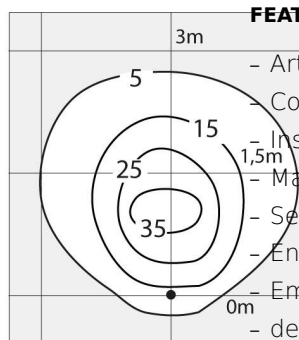

Nuda 100 Monolateral Anthracite gray

Ernesto Gismondi

DESCRIPTION

Painted aluminium unit; satin finish methacrylate diffuser.

PRODUCT CODE: T083820

Cd/klm

Lux

FEATURES

DIMENSIONS

- Length: **cm 16.8**
- Width: **cm 4.8**
- Height: **cm 100**
- Impact Resistance: **IK06**
- Glow Wire Test: **650°**

SOURCES INCLUDED

- Category: **Led**
- Number: **1**
- Watt: **17W**
- Delivered lumens output: **515lm**
- Color temperature (K): **3000K**
- CRI: **80**

LUMINAIRE

- Watt: **17W**
- Voltage: **220V-240 V**
- Delivered lumens output: **306lm**
- CCT: **0K**
- Efficiency: **44%**
- Efficacy: **18lm/W**
- CRI: **0**

Notes

Floor fixing with ground mounting plate.