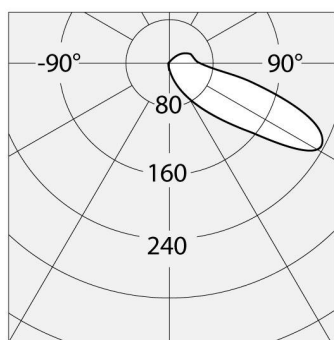

Nuda 100 Monolateral Anthracite gray

Ernesto Gismondi

DESCRIPTION

Painted aluminium unit; satin finish methacrylate diffuser.

PRODUCT CODE: T083820

Cd/klm

Lux

FEATURES

DIMENSIONS

- Length: **cm 16.8**
- Width: **cm 4.8**
- Height: **cm 100**
- Impact Resistance: **IK06**
- Glow Wire Test: **650°**

SOURCES INCLUDED

- Category: **Led**
- Number: **1**
- Watt: **17W**
- Delivered lumens output: **515lm**
- Color temperature (K): **3000K**
- CRI: **80**

LUMINAIRE

- Watt: **17W**
- Voltage: **220V-240 V**
- Delivered lumens output: **306lm**
- CCT: **0K**
- Efficiency: **44%**
- Efficacy: **18lm/W**
- CRI: **0**

Notes

Floor fixing with ground mounting plate.