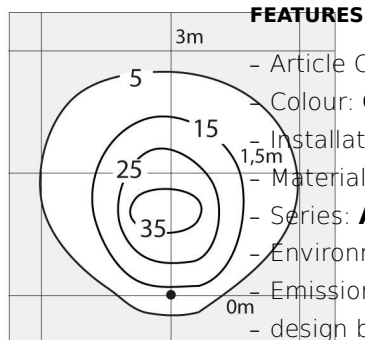

Nuda 100 Monolateral Gray/white

Ernesto Gismondi

DESCRIPTION

Painted aluminium unit; satin finish methacrylate diffuser.

PRODUCT CODE: T083800

Cd/klm

Lux

FEATURES

DIMENSIONS

- Length: **cm 16.8**
- Width: **cm 4.8**
- Height: **cm 100**
- Impact Resistance: **IK06**
- Glow Wire Test: **650°**

SOURCES INCLUDED

- Category: **Led**
- Number: **1**
- Watt: **17W**
- Delivered lumens output: **515lm**
- Color temperature (K): **3000K**
- CRI: **80**

LUMINAIRE

- Watt: **17W**
- Voltage: **220V-240 V**
- Delivered lumens output: **306lm**
- CCT: **0K**
- Efficiency: **44%**
- Efficacy: **18lm/W**
- CRI: **0**

Notes

Floor fixing with ground mounting plate.