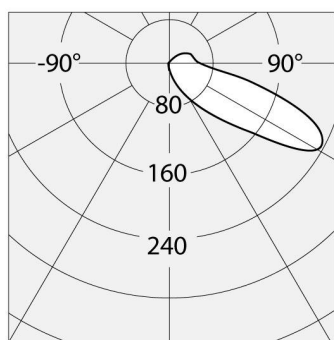

Nuda 100 Monolateral Gray/white

Ernesto Gismondi

DESCRIPTION

Painted aluminium unit; satin finish methacrylate diffuser.

PRODUCT CODE: T083800

Cd/klm

Lux

FEATURES

DIMENSIONS

- Length: **cm 16.8**
- Width: **cm 4.8**
- Height: **cm 100**
- Impact Resistance: **IK06**
- Glow Wire Test: **650°**

SOURCES INCLUDED

- Category: **Led**
- Number: **1**
- Watt: **17W**
- Delivered lumens output: **515lm**
- Color temperature (K): **3000K**
- CRI: **80**

LUMINAIRE

- Watt: **17W**
- Voltage: **220V-240 V**
- Delivered lumens output: **306lm**
- CCT: **0K**
- Efficiency: **44%**
- Efficacy: **18lm/W**
- CRI: **0**

Notes

Floor fixing with ground mounting plate.