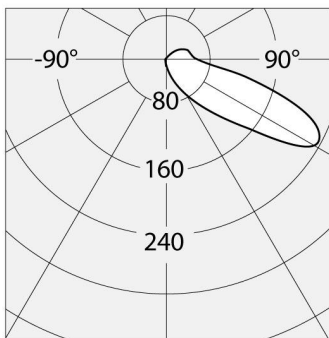

## DESCRIPTION

Painted aluminium unit; satin finish methacrylate diffuser.

PRODUCT CODE: T083810

Cd/klm

Lux

## DIMENSIONS

- Length: **cm 16.8**
- Width: **cm 4.8**
- Height: **cm 100**
- Impact Resistance: **IK06**
- Glow Wire Test: **650°**

## SOURCES INCLUDED

- Category: **Led**
- Number: **1**
- Watt: **17W**
- Delivered lumens output: **515lm**
- Color temperature (K): **3000K**
- CRI: **80**

## LUMINAIRE

- Watt: **17W**
- Voltage: **220V-240 V**
- Delivered lumens output: **306lm**
- CCT: **0K**
- Efficiency: **44%**
- Efficacy: **18lm/W**
- CRI: **0**