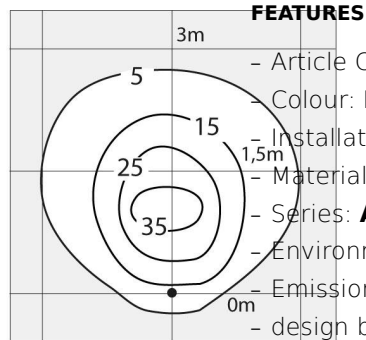

## DESCRIPTION

Painted aluminium unit; satin finish methacrylate diffuser.

PRODUCT CODE: T083810

Cd/klm

Lux

## DIMENSIONS

- Length: **cm 16.8**
- Width: **cm 4.8**
- Height: **cm 100**
- Impact Resistance: **IK06**
- Glow Wire Test: **650°**

## SOURCES INCLUDED

- Category: **Led**
- Number: **1**
- Watt: **17W**
- Delivered lumens output: **515lm**
- Color temperature (K): **3000K**
- CRI: **80**

## LUMINAIRE

- Watt: **17W**
- Voltage: **220V-240 V**
- Delivered lumens output: **306lm**
- CCT: **0K**
- Efficiency: **44%**
- Efficacy: **18lm/W**
- CRI: **0**