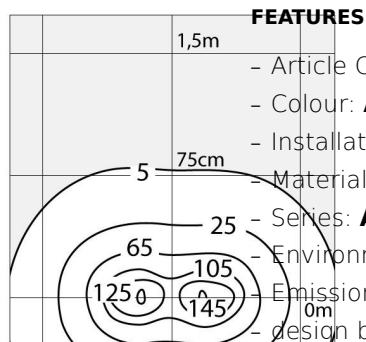

Nuda 50 Bilateral Anthracite gray

Ernesto Gismondi

DESCRIPTION

Painted aluminium unit; satin finish methacrylate diffuser.

PRODUCT CODE: T083720

Cd/klm

Lux

FEATURES

- Article Code: **T083720**
- Colour: **Anthracite gray**
- Installation: **Floor**
- Material: **Methacrylate, painted aluminium**
- Series: **Architectural Outdoor**
- Environment: **Outdoor**
- Emission: **Direct**
- design by: **Ernesto Gismondi**

DIMENSIONS

- Length: **cm 16.8**
- Width: **cm 4.8**
- Height: **cm 50**
- Impact Resistance: **IK06**
- Glow Wire Test: **650°**

SOURCES INCLUDED

- Category: **Led**
- Number: **1**
- Watt: **8W**
- Color temperature (K): **3000K**
- CRI: **80**

LUMINAIRE

- Watt: **8W**
- Voltage: **220V-240 V**
- Delivered lumens output: **147lm**
- CCT: **0K**
- Efficiency: **36%**
- Efficacy: **18.37lm/W**
- CRI: **0**

Notes

Floor fixing with ground mounting plate.