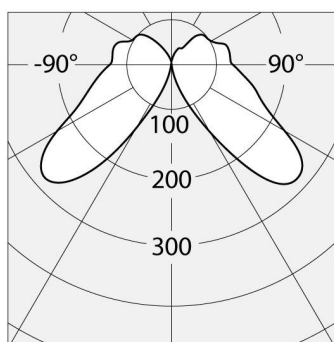

Nuda 50 Bilateral Anthracite gray

Ernesto Gismondi

DESCRIPTION

Painted aluminium unit; satin finish methacrylate diffuser.

PRODUCT CODE: T083720

Cd/klm

Lux

FEATURES

DIMENSIONS

- Length: **cm 16.8**
- Width: **cm 4.8**
- Height: **cm 50**
- Impact Resistance: **IK06**
- Glow Wire Test: **650°**

SOURCES INCLUDED

- Category: **Led**
- Number: **1**
- Watt: **8W**
- Color temperature (K): **3000K**
- CRI: **80**

LUMINAIRE

- Watt: **8W**
- Voltage: **220V-240 V**
- Delivered lumens output: **147lm**
- CCT: **0K**
- Efficiency: **36%**
- Efficacy: **18.37lm/W**
- CRI: **0**

Notes

Floor fixing with ground mounting plate.