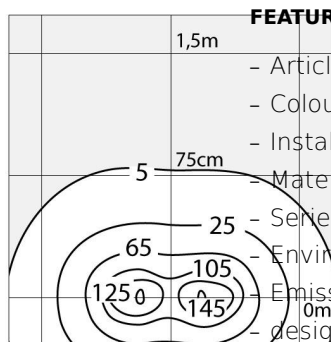

## DESCRIPTION

Painted aluminium unit; satin finish methacrylate diffuser.

PRODUCT CODE: T083700

Cd/klm

Lux

## DIMENSIONS

- Length: **cm 16.8**
- Width: **cm 4.8**
- Height: **cm 50**
- Impact Resistance: **IK06**
- Glow Wire Test: **650°**

## SOURCES INCLUDED

- Category: **Led**
- Number: **1**
- Watt: **8W**
- Color temperature (K): **3000K**
- CRI: **80**

## LUMINAIRE

- Watt: **8W**
- Voltage: **220V-240 V**
- Delivered lumens output: **147lm**
- CCT: **0K**
- Efficiency: **36%**
- Efficacy: **18.37lm/W**
- CRI: **0**