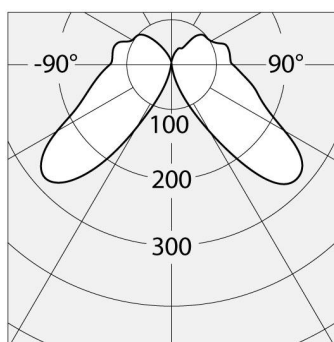

# Nuda 50 Bilateral Gray/white

Ernesto Gismondi

## DESCRIPTION

Painted aluminium unit; satin finish methacrylate diffuser.

PRODUCT CODE: T083700

Cd/klm

Lux

## DIMENSIONS

- Length: **cm 16.8**
- Width: **cm 4.8**
- Height: **cm 50**
- Impact Resistance: **IK06**
- Glow Wire Test: **650°**