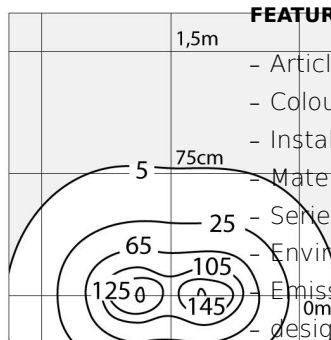

Nuda 50 Bilateral Rust

Ernesto Gismondi

DESCRIPTION

Painted aluminium unit; satin finish methacrylate diffuser.

PRODUCT CODE: T083710

Cd/klm

Lux

FEATURES

DIMENSIONS

- Length: **cm 16.8**
- Width: **cm 4.8**
- Height: **cm 50**
- Impact Resistance: **IK06**
- Glow Wire Test: **650°**

SOURCES INCLUDED

- Category: **Led**
- Number: **1**
- Watt: **8W**
- Color temperature (K): **3000K**
- CRI: **80**

LUMINAIRE

- Watt: **8W**
- Voltage: **220V-240 V**
- Delivered lumens output: **147lm**
- CCT: **0K**
- Efficiency: **36%**
- Efficacy: **18.37lm/W**
- CRI: **0**

Notes

Floor fixing with ground mounting plate.