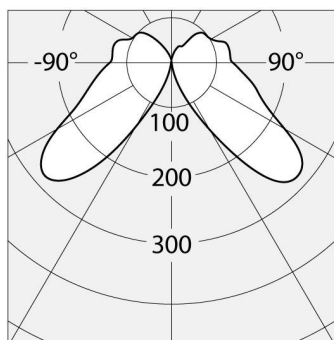

Nuda 50 Bilateral Rust

Ernesto Gismondi

DESCRIPTION

Painted aluminium unit; satin finish methacrylate diffuser.

PRODUCT CODE: T083710

Cd/klm

Lux

FEATURES

DIMENSIONS

- Length: **cm 16.8**
- Width: **cm 4.8**
- Height: **cm 50**
- Impact Resistance: **IK06**
- Glow Wire Test: **650°**

SOURCES INCLUDED

- Category: **Led**
- Number: **1**
- Watt: **8W**
- Color temperature (K): **3000K**
- CRI: **80**

LUMINAIRE

- Watt: **8W**
- Voltage: **220V-240 V**
- Delivered lumens output: **147lm**
- CCT: **0K**
- Efficiency: **36%**
- Efficacy: **18.37lm/W**
- CRI: **0**

Notes

Floor fixing with ground mounting plate.