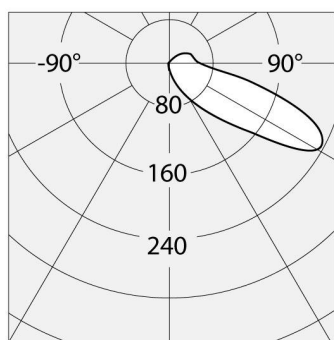

## DESCRIPTION

Painted aluminium unit; satin finish methacrylate diffuser.

PRODUCT CODE: T083620

Cd/klm

Lux

## DIMENSIONS

- Length: **cm 16.8**
- Width: **cm 4.8**
- Height: **cm 50**
- Impact Resistance: **IK06**
- Glow Wire Test: **650°**