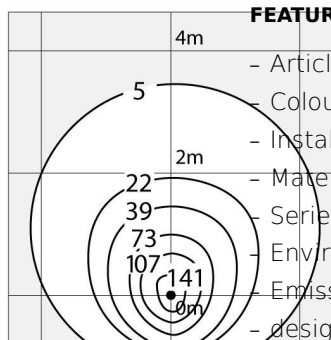

## DESCRIPTION

Painted aluminium unit; satin finish methacrylate diffuser.

PRODUCT CODE: T083620

Cd/klm

Lux

## DIMENSIONS

- Length: **cm 16.8**
- Width: **cm 4.8**
- Height: **cm 50**
- Impact Resistance: **IK06**
- Glow Wire Test: **650°**

## SOURCES INCLUDED

- Category: **Led**
- Number: **1**
- Watt: **8W**
- Color temperature (K): **3000K**
- CRI: **80**