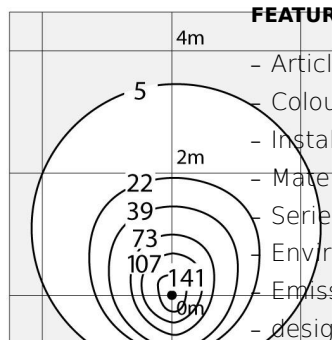

Nuda 50 Monolateral Gray/White

Ernesto Gismondi

DESCRIPTION

Painted aluminium unit; satin finish methacrylate diffuser.

PRODUCT CODE: T083600

Cd/klm

Lux

FEATURES

DIMENSIONS

- Length: **cm 16.8**
- Width: **cm 4.8**
- Height: **cm 50**
- Impact Resistance: **IK06**
- Glow Wire Test: **650°**

SOURCES INCLUDED

- Category: **Led**
- Number: **1**
- Watt: **8W**
- Color temperature (K): **3000K**
- CRI: **80**

LUMINAIRE

- Watt: **8W**
- Voltage: **220V-240 V**
- Delivered lumens output: **180lm**
- CCT: **0K**
- Efficiency: **44%**
- Efficacy: **22.5lm/W**
- CRI: **0**

Notes

Floor fixing with ground mounting plate.