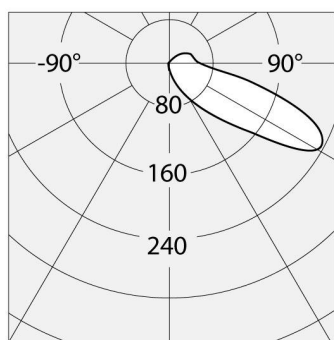

Nuda 50 Monolateral Gray/White

Ernesto Gismondi

DESCRIPTION

Painted aluminium unit; satin finish methacrylate diffuser.

PRODUCT CODE: T083600

Cd/klm

Lux

FEATURES

DIMENSIONS

- Length: **cm 16.8**
- Width: **cm 4.8**
- Height: **cm 50**
- Impact Resistance: **IK06**
- Glow Wire Test: **650°**

SOURCES INCLUDED

- Category: **Led**
- Number: **1**
- Watt: **8W**
- Color temperature (K): **3000K**
- CRI: **80**

LUMINAIRE

- Watt: **8W**
- Voltage: **220V-240 V**
- Delivered lumens output: **180lm**
- CCT: **0K**
- Efficiency: **44%**
- Efficacy: **22.5lm/W**
- CRI: **0**

Notes

Floor fixing with ground mounting plate.