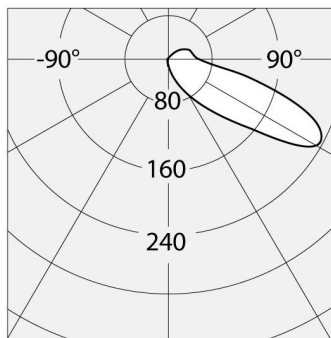

Nuda 50 Monolateral Rust

Ernesto Gismondi

DESCRIPTION

Painted aluminium unit; satin finish methacrylate diffuser.

PRODUCT CODE: T083610

Cd/klm

Lux

FEATURES

DIMENSIONS

- Length: **cm 16.8**
- Width: **cm 4.8**
- Height: **cm 50**
- Impact Resistance: **IK06**
- Glow Wire Test: **650°**

SOURCES INCLUDED

- Category: **Led**
- Number: **1**
- Watt: **8W**
- Color temperature (K): **3000K**
- CRI: **80**

LUMINAIRE

- Watt: **8W**
- Voltage: **220V-240 V**
- Delivered lumens output: **180lm**
- CCT: **0K**
- Efficiency: **44%**
- Efficacy: **22.5lm/W**
- CRI: **0**

Notes

Floor fixing with ground mounting plate.