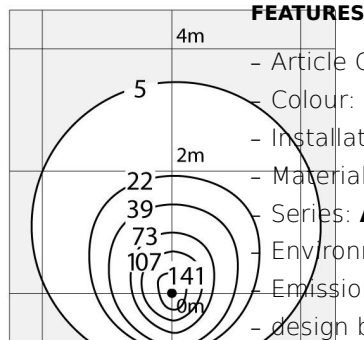

Nuda 50 Monolateral Rust

Ernesto Gismondi

DESCRIPTION

Painted aluminium unit; satin finish methacrylate diffuser.

PRODUCT CODE: T083610

Cd/klm

Lux

FEATURES

DIMENSIONS

- Length: **cm 16.8**
- Width: **cm 4.8**
- Height: **cm 50**
- Impact Resistance: **IK06**
- Glow Wire Test: **650°**

SOURCES INCLUDED

- Category: **Led**
- Number: **1**
- Watt: **8W**
- Color temperature (K): **3000K**
- CRI: **80**

LUMINAIRE

- Watt: **8W**
- Voltage: **220V-240 V**
- Delivered lumens output: **180lm**
- CCT: **0K**
- Efficiency: **44%**
- Efficacy: **22.5lm/W**
- CRI: **0**

Notes

Floor fixing with ground mounting plate.