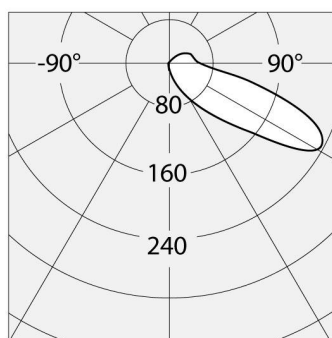

Nuda Recessed Anthracite gray

Ernesto Gismondi

DESCRIPTION

Painted aluminium unit, polycarbonate diffuser satin finish impact-resistant, UV protection, aluminum specular reflector.

IP65   EAC 

PRODUCT CODE: T083520

Cd/klm

FEATURES

- Article Code: **T083520**
- Colour: **Anthracite gray**
- Installation: **Recessed**
- Material: **Polycarbonate, painted aluminium**
- Series: **Architectural Outdoor**
- Environment: **Outdoor**
- Emission: **Direct**
- design by: **Ernesto Gismondi**

DIMENSIONS

- Length: **cm 18**
- Height: **cm 23.5**
- Depth: **cm 5.5**
- Cutout shape: **Rectangular**
- Impact Resistance: **IK06**
- Glow Wire Test: **650°**

SOURCES INCLUDED

- Category: **Led**
- Number: **1**
- Watt: **8W**
- Color temperature (K): **3000K**
- CRI: **80**

LUMINAIRE

- Watt: **8W**
- Voltage: **220V-240 V**
- Delivered lumens output: **180lm**
- CCT: **0K**
- Efficiency: **44%**
- Efficacy: **22.5lm/W**
- CRI: **0**

Accessories

NO
IMAGE
AVAILABLE

NUDA PARETE
CASSAFORMA X
INCASSO T083400