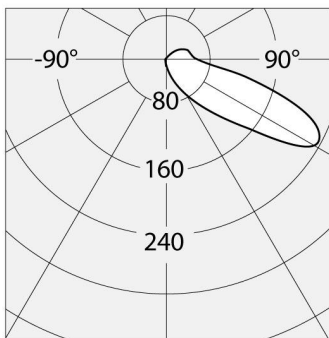

Nuda Recessed Gray/white

Ernesto Gismondi

DESCRIPTION

Painted aluminium unit, polycarbonate diffuser satin finish impact-resistant, UV protection, aluminum specular reflector.

IP65    

PRODUCT CODE: T083500

Cd/klm

FEATURES

- Article Code: **T083500**
- Colour: **Gray/white**
- Installation: **Recessed**
- Material: **Polycarbonate, painted aluminium**
- Series: **Architectural Outdoor**
- Environment: **Outdoor**
- Emission: **Direct**
- design by: **Ernesto Gismondi**

DIMENSIONS

- Length: **cm 18**
- Height: **cm 23.5**
- Depth: **cm 5.5**
- Cutout shape: **Rectangular**
- Impact Resistance: **IK06**
- Glow Wire Test: **650°**

SOURCES INCLUDED

- Category: **Led**
- Number: **1**
- Watt: **8W**
- Color temperature (K): **3000K**
- CRI: **80**

LUMINAIRE

- Watt: **8W**
- Voltage: **220V-240 V**
- Delivered lumens output: **180lm**
- CCT: **0K**
- Efficiency: **44%**
- Efficacy: **22.5lm/W**
- CRI: **0**

Accessories

NO
IMAGE
AVAILABLE

NUDA PARETE
CASSAFORMA X
INCASSO T083400