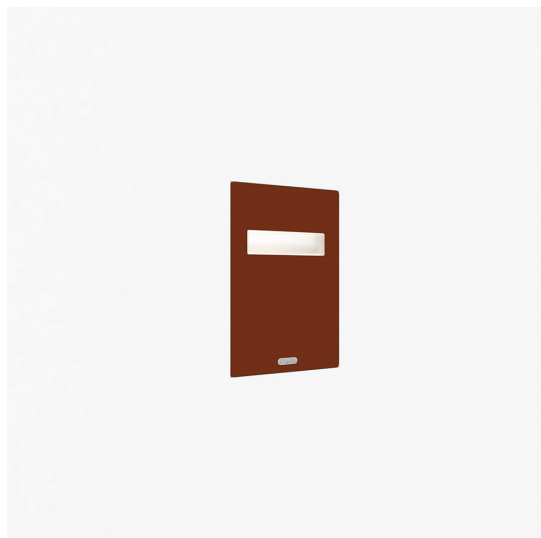

## DESCRIPTION

Painted aluminium unit, polycarbonate diffuser satin finish impact-resistant, UV protection, aluminum specular reflector.

IP65   EAC 

PRODUCT CODE: T083510

Cd/klm

## FEATURES

- Article Code: **T083510**
- Colour: **Rust**
- Installation: **Recessed**
- Material: **Polycarbonate, painted aluminium**
- Series: **Architectural Outdoor**
- Environment: **Outdoor**
- Emission: **Direct**
- design by: **Ernesto Gismondi**

## DIMENSIONS

- Length: **cm 18**
- Height: **cm 23.5**
- Depth: **cm 5.5**
- Cutout shape: **Rectangular**
- Impact Resistance: **IK06**
- Glow Wire Test: **650°**

## SOURCES INCLUDED

- Category: **Led**
- Number: **1**
- Watt: **8W**
- Color temperature (K): **3000K**
- CRI: **80**