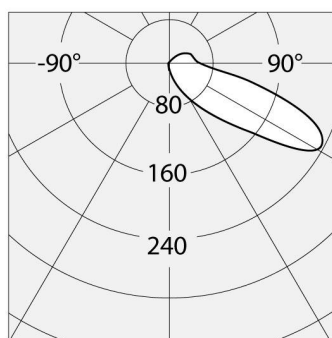

## DESCRIPTION

Painted aluminium unit, polycarbonate diffuser satin finish impact-resistant, UV protection, aluminum specular reflector.

IP65   EAC 

PRODUCT CODE: T083510

Cd/klm

## DIMENSIONS

- Length: **cm 18**
- Height: **cm 23.5**
- Depth: **cm 5.5**
- Cutout shape: **Rectangular**
- Impact Resistance: **IK06**
- Glow Wire Test: **650°**