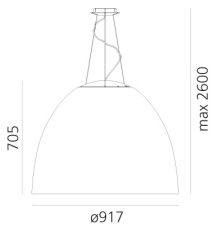

## LUMINAIRE

- Watt: **80W**
- Voltage: **220-240V**
- Delivered lumens output: **6151lm**
- CCT: **3000K**
- Efficiency: **68%**
- Efficacy: **76.89lm/W**
- CRI: **90**
- Dimmable Typology: **Push**

## DIMENSIONS

- Height: **cm 70.5**
- Diameter: **cm 91.7**
- Max Height from ceiling: **cm 260**
- Glow Wire Test: **650°**