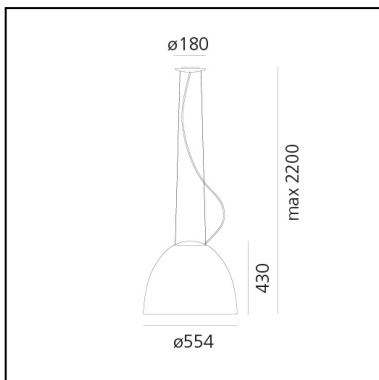

LUMINAIRE

- Power Supply: **Electronic Integrated**
- Watt: **45W**
- Voltage: **220V-240V**
- Delivered lumens output: **1882lm**
- CCT: **2700K**
- Efficiency: **52%**
- Efficacy: **41.82lm/W**
- CRI: **90**
- Dimmable Typology: **APP**

Notes

DESCRIPTION

An extreme geometric synthesis of optics par excellence, Nur manifests its presence through a monolithic and mono-material body. The essential and geometrically calibrated lines of a perfect parabola conceal an optical heart that perfectly controls the emission, without offending direct vision. It ensures general ambient lighting thanks also to indirect emission. Artemide App Compatible.

PRODUCT CODE: A243310APP

FEATURES

- Article Code: **A243310APP**
- Colour: **Anodized Aluminium**
- Installation: **Suspension**
- Material: **Aluminium, methacrylate, glass**
- Series: **Design Collection**
- Environment: **Indoor**
- Area contract: **Hospitality, Office, Residential**
- Emission: **Direct/indirect**
- design by: **Ernesto Gismondi**

DIMENSIONS

- Height: **cm 43**
- Diameter: **cm 55**
- Max Height from ceiling: **cm 220**
- Glow Wire Test: **650°C**

SOURCES INCLUDED

- Category: **Led**
- Number: **1**
- Watt: **37W**
- Delivered lumens output: **3747lm**
- Color temperature (K): **2700K**
- CRI: **90**
- Color Tolerance: **MacAdam 2SDCM**
- Efficacy: **103lm/W**
- Service Life: **50000-L70**