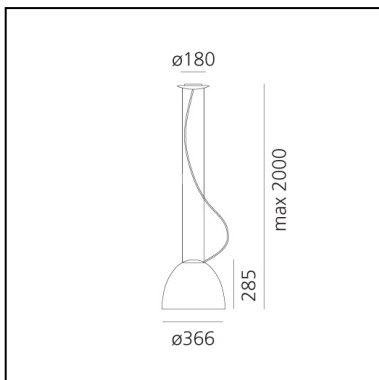

Nur Mini LED - Suspension - Anodized aluminum

Ernesto Gismondi

IP20     Dimmerable: 

LUMINAIRE

- Watt: **30W**
- Voltage: **220V-240V**
- Delivered lumens output: **1501lm**
- CCT: **2700K**
- Efficiency: **57%**
- Efficacy: **50.03lm/W**
- CRI: **90**
- Dimmable Typology: **Push**

Notes

Lamp included. With remote control.

DESCRIPTION

An extreme geometric synthesis of optics par excellence, Nur manifests its presence through a monolithic and mono-material body. The essential and geometrically calibrated lines of a perfect parabola conceal an optical heart that perfectly controls the emission, without offending direct vision. It ensures general ambient lighting thanks also to indirect emission. Artemide App Compatible.

PRODUCT CODE: A246310

FEATURES

- Article Code: **A246310**
- Colour: **Anodized aluminum**
- Installation: **Suspension**
- Material: **Aluminium, methacrylate, glass**
- Series: **Design Collection**
- Environment: **Indoor**
- Area contract: **Hospitality, Residential**
- Emission: **Diffused Direct/Indirect**
- design by: **Ernesto Gismondi**

DIMENSIONS

- Height: **cm 28.5**
- Diameter: **cm 36.6**
- Base Diameter: **cm 18**
- Max Height from ceiling: **cm 220**
- Impact Resistance: **N/D**
- Glow Wire Test: **650°C**

SOURCES INCLUDED

- Category: **Led**
- Number: **1**
- Watt: **30W**
- Delivered lumens output: **2990lm**
- Color temperature (K): **2700K**
- CRI: **90**
- Color Tolerance: **MacAdam 2SDCM**