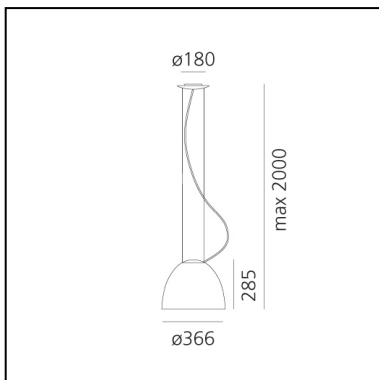

Nur Mini LED - Suspension - Anthracite grey

Ernesto Gismondi

IP20     Dimmerable: 

LUMINAIRE

- Watt: **30W**
- Voltage: **220V-240V**
- Delivered lumens output: **1501lm**
- CCT: **2700K**
- Efficiency: **57%**
- Efficacy: **50.03lm/W**
- CRI: **90**
- Dimmable Typology: **Push**

Notes

Lamp included.

DESCRIPTION

An extreme geometric synthesis of optics par excellence, Nur manifests its presence through a monolithic and mono-material body. The essential and geometrically calibrated lines of a perfect parabola conceal an optical heart that perfectly controls the emission, without offending direct vision. It ensures general ambient lighting thanks also to indirect emission. Artemide App Compatible.

PRODUCT CODE: A246300

FEATURES

- Article Code: **A246300**
- Colour: **Anthracite grey**
- Installation: **Suspension**
- Material: **Aluminium, methacrylate, glass**
- Series: **Design Collection**
- Environment: **Indoor**
- Area contract: **Hospitality, Residential**
- Emission: **Diffused Direct/Indirect**
- design by: **Ernesto Gismondi**

DIMENSIONS

- Height: **cm 28.5**
- Diameter: **cm 36.6**
- Base Diameter: **cm 18**
- Max Height from ceiling: **cm 220**
- Impact Resistance: **N/D**
- Glow Wire Test: **650°C**

SOURCES INCLUDED

- Category: **Led**
- Number: **1**
- Watt: **30W**
- Delivered lumens output: **2990lm**
- Color temperature (K): **2700K**
- CRI: **90**
- Color Tolerance: **MacAdam 2SDCM**