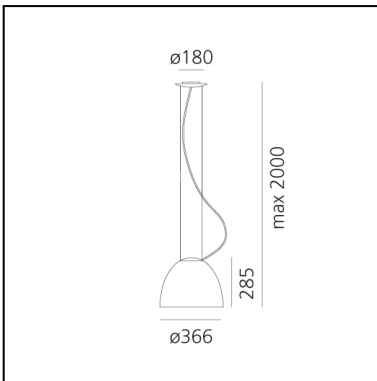

## LUMINAIRE

- Watt: **160W**
- Voltage: **220V-240V**
- Delivered lumens output: **1557lm**
- CCT: **2950K**
- Efficiency: **47%**
- Efficacy: **9.73lm/W**
- CRI: **99**

## DIMENSIONS

- Height: **cm 28.5**
- Diameter: **cm 36**
- Base Diameter: **cm 18**
- Max Height from ceiling: **cm 200**
- Impact Resistance: **N/D**
- Glow Wire Test: **650°C**