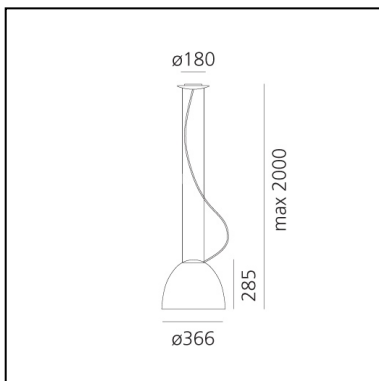

## LUMINAIRE

- Watt: **160W**
- Voltage: **220V-240V**
- Delivered lumens output: **1557lm**
- CCT: **2950K**
- Efficiency: **47%**
- Efficacy: **9.73lm/W**
- CRI: **99**

## DIMENSIONS

- Height: **cm 28.5**
- Diameter: **cm 36**
- Base Diameter: **cm 18**
- Max Height from ceiling: **cm 200**
- Impact Resistance: **N/D**
- Glow Wire Test: **650°C**