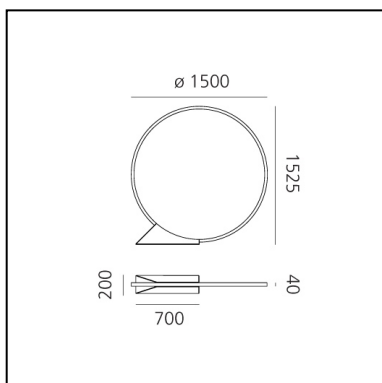

"O" 150 - Floor Elemental

IP67  

LUMINAIRE

- Watt: **70W**
- Lichtstrom (lm): **2850lm**
- CCT: **3000K**
- CRI: **90**

BESCHREIBUNG

"O" is an essential element that, when switched off, frames nature and suggests perspectives, an unobtrusive object in space that does not alter environmental balances. Its controlled and comfortable light emission can be adjusted with sensors and with the Artemide App to ensure focused operation, thus preventing waste and respecting the circadian cycles of all animal and plant species.

Introduced in 2018 both floor and suspended outdoor versions, it is a perfect lighting also for indoor use thanks to a cabled option that allows easy relocation. Also in this case the IP degree of protection is still suitable for outdoor use. Its lightness is not just formal: its thin aluminium profile is an element of its own, which can be moved wherever necessary, allowing multiple uses, and creating a pleasant ambiance anywhere with its soft, non-glaring light. "O" is developed in the original 90-cm diameter version, as well as in a smaller, 45-cm and bigger 150-cm versions featuring all the characteristics of the original one. "O" is thus a comprehensive family of elements creating dynamic lightscares.

ARTIKELNUMMER: T071230

FUNKTIONEN

- Artikelnummer: **T071230**
- Farbe: **Black**
- Installation: **Stehleuchte**
- Material: **<p>Aluminium, silicone</p>**
- Serie: **Design Collection, 2020 Artemide Collection, Architectural Outdoor**
- Anwendungsbereich: **Außenbeleuchtung**
- design: **Elemental**

DIMENSION

- Höhe: **cm 152.5**
- Breite: **cm 150**
- Länge Fuß: **cm 20**
- Breite Fuß: **cm 70**