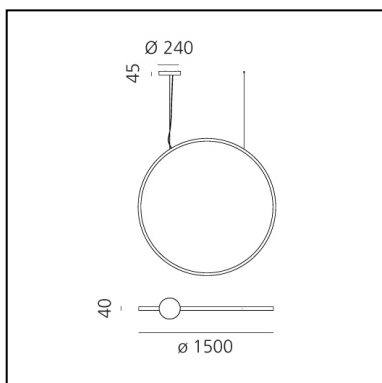

"O" 150 - Suspension

Elemental

IP67  

LUMINAIRE

- Watt: **70W**
- Lichtstrom (lm): **2850lm**
- CCT: **3000K**
- CRI: **90**

Anmerkungen

BESCHREIBUNG

"O" is an essential element that, when switched off, frames nature and suggests perspectives, an unobtrusive object in space that does not alter environmental balances. Its controlled and comfortable light emission can be adjusted with sensors and with the Artemide App to ensure focused operation, thus preventing waste and respecting the circadian cycles of all animal and plant species.

Introduced in 2018 both floor and suspended outdoor versions, it is a perfect lighting also for indoor use thanks to a cabled option that allows easy relocation. Also in this case the IP degree of protection is still suitable for outdoor use. Its lightness is not just formal: its thin aluminium profile is an element of its own, which can be moved wherever necessary, allowing multiple uses, and creating a pleasant ambiance anywhere with its soft, non-glaring light. "O" is developed in the original 90-cm diameter version, as well as in a smaller, 45-cm and bigger 150-cm versions featuring all the characteristics of the original one. "O" is thus a comprehensive family of elements creating dynamic lightscapes.

ARTIKELNUMMER: T072230

FUNKTIONEN

- Artikelnummer: **T072230**
- Farbe: **Black**
- Installation: **Pendelleuchte**
- Material: **Aluminium, Silicone diffuser**
- Serie: **Design Collection, 2020 Artemide Collection, Architectural Outdoor**
- Anwendungsbereich: **Außenbeleuchtung**
- design: **Elemental**

DIMENSION

- Breite: **cm 4**
- Breite: **cm 150**