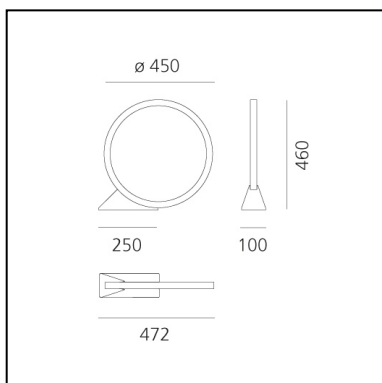

"O" 45 - Floor/Wall/Ceiling

Elemental

IP67  

LUMINAIRE

- Watt: **22W**
- Lichtstrom (lm): **859lm**
- CCT: **3000K**
- CRI: **90**

Anmerkungen

BESCHREIBUNG

"O" is an essential element that, when switched off, frames nature and suggests perspectives, an unobtrusive object in space that does not alter environmental balances. Its controlled and comfortable light emission can be adjusted with sensors and with the Artemide App to ensure focused operation, thus preventing waste and respecting the circadian cycles of all animal and plant species.

Introduced in 2018 both floor and suspended outdoor versions, it is a perfect lighting also for indoor use thanks to a cabled option that allows easy relocation. Also in this case the IP degree of protection is still suitable for outdoor use. Its lightness is not just formal: its thin aluminium profile is an element of its own, which can be moved wherever necessary, allowing multiple uses, and creating a pleasant ambience anywhere with its soft, non-glaring light. "O" is developed in the original 90-cm diameter version, as well as in a smaller, 45-cm and bigger 150-cm versions featuring all the characteristics of the original one. "O" is thus a comprehensive family of elements creating dynamic lightscapes.

ARTIKELNUMMER: T071130

FUNKTIONEN

- Artikelnummer: **T071130**
- Farbe: **Black**
- Installation:
 - **DeckenleuchteWandleuchteStehleuchte**
- Material: **Aluminium, Silicone diffuser**
- Serie: **Design Collection, 2020 Artemide Collection, Architectural Outdoor**
- Anwendungsbereich: **Außenbeleuchtung**
- design: **Elemental**

DIMENSION

- Länge: **cm 47.2**
- Höhe: **cm 46**
- Breite: **cm 45**
- Länge Fuß: **cm 24.7**
- Breite Fuß: **cm 10**