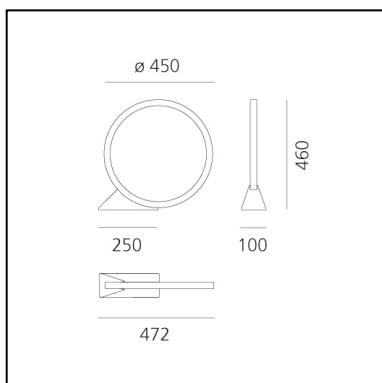

"O" 45 - Floor/Wall/Ceiling

Elemental

IP67  

LUMINAIRE

- Watt: **22W**
- Delivered lumens output: **859lm**
- CCT: **3000K**
- CRI: **90**

Notes

DESCRIPTION

"O" is an essential element that, when switched off, frames nature and suggests perspectives, an unobtrusive object in space that does not alter environmental balances. Its controlled and comfortable light emission can be adjusted with sensors and with the Artemide App to ensure focused operation, thus preventing waste and respecting the circadian cycles of all animal and plant species.

Introduced in 2018 both floor and suspended outdoor versions, it is a perfect lighting also for indoor use thanks to a cabled option that allows easy relocation. Also in this case the IP degree of protection is still suitable for outdoor use. Its lightness is not just formal: its thin aluminium profile is an element of its own, which can be moved wherever necessary, allowing multiple uses, and creating a pleasant ambience anywhere with its soft, non-glaring light. "O" is developed in the original 90-cm diameter version, as well as in a smaller, 45-cm and bigger 150-cm versions featuring all the characteristics of the original one. "O" is thus a comprehensive family of elements creating dynamic lightscares.

DIMENSIONS

- Length: **cm 47.2**
- Height: **cm 46**
- Diameter: **cm 45**
- Base Length: **cm 24.7**
- Base Width: **cm 10**