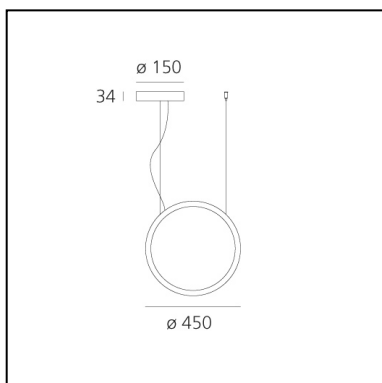

"O" 45 - Suspension

Elemental

IP67  

LUMINAIRE

- Watt: **22W**
- Lichtstrom (lm): **859lm**
- CCT: **3000K**
- CRI: **90**

Anmerkungen

BESCHREIBUNG

"O" is an essential element that, when switched off, frames nature and suggests perspectives, an unobtrusive object in space that does not alter environmental balances. Its controlled and comfortable light emission can be adjusted with sensors and with the Artemide App to ensure focused operation, thus preventing waste and respecting the circadian cycles of all animal and plant species.

Introduced in 2018 both floor and suspended outdoor versions, it is a perfect lighting also for indoor use thanks to a cabled option that allows easy relocation. Also in this case the IP degree of protection is still suitable for outdoor use. Its lightness is not just formal: its thin aluminium profile is an element of its own, which can be moved wherever necessary, allowing multiple uses, and creating a pleasant ambience anywhere with its soft, non-glaring light. "O" is developed in the original 90-cm diameter version, as well as in a smaller, 45-cm and bigger 150-cm versions featuring all the characteristics of the original one. "O" is thus a comprehensive family of elements creating dynamic lightscapes.

ARTIKELNUMMER: T072130

FUNKTIONEN

- Artikelnummer: **T072130**
- Farbe: **Black**
- Installation: **Pendelleuchte**
- Material: **Aluminium, Silicone diffuser**
- Serie: **Design Collection, 2020 Artemide Collection, Architectural Outdoor**
- Anwendungsbereich: **Außenbeleuchtung**
- design: **Elemental**

DIMENSION

- Breite: **cm 45**