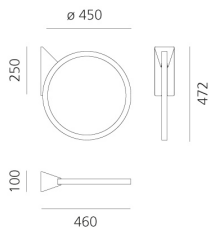

"O" 45 - Wall/Ceiling

Elemental

IP67  

LUMINAIRE

- Watt: **22W**
- Delivered lumens output: **859lm**
- CCT: **3000K**
- CRI: **90**

Notes

DESCRIPTION

"O" is an essential element that, when switched on, frames nature and suggests perspectives, an unobtrusive object in space that does not alter environmental balances. Its controlled and comfortable light emission can be adjusted with sensors and with the Artemide App to ensure focused operation, thus preventing waste and respecting the circadian cycles of all animal and plant species. Introduced in 2018 in the ground and suspended outdoor versions, it is a perfect lighting appliance also for indoor use thanks to a cabled option that allows easy relocation. In this case too, the IP protection grade is anyway fit for outdoor use. Its lightness is not just formal: its thin aluminium profile is an element on its own, which can be moved wherever necessary, allows multiple uses, and creates a pleasant ambiance anywhere with its soft, non-glaring light. "O" is developed in the original 90-cm diameter version, as well as in a smaller, 45-cm version featuring all the characteristics of the original one. All the versions come with both a white and a black finish to match all possible spaces. "O" is thus a comprehensive family of elements creating dynamic lightscapes.

PRODUCT CODE: T072330

FEATURES

- Article Code: **T072330**
- Colour: **Black**
- Installation: **CeilingWall**
- Material: **Aluminium, Silicone diffuser**
- Series: **Design Collection, Architectural Outdoor**
- Environment: **Outdoor**
- design by: **Elemental**

DIMENSIONS

- Length: **cm 47.2**
- Height: **cm 46**
- Diameter: **cm 45**
- Base Length: **cm 24.7**
- Base Width: **cm 10**