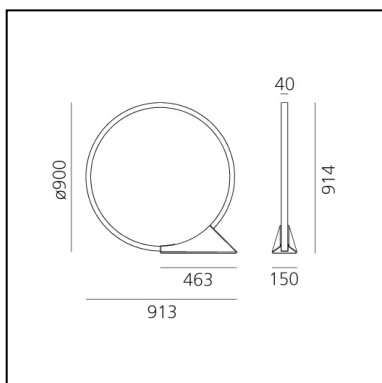

"O" - Floor Elemental

IP67   

LUMINAIRE

- Watt: **43W**
- Lichtstrom (lm): **1595lm**
- CCT: **3000K**
- Efficiency: **82%**
- Efficacy: **37.10lm/W**
- CRI: **90**

BESCHREIBUNG

"O" is an essential element that, when switched off, frames nature and suggests perspectives, an unobtrusive object in space that does not alter environmental balances. Its controlled and comfortable light emission can be adjusted with sensors and with the Artemide App to ensure focused operation, thus preventing waste and respecting the circadian cycles of all animal and plant species.

Introduced in 2018 both floor and suspended outdoor versions, it is a perfect lighting also for indoor use thanks to a cabled option that allows easy relocation. Also in this case the IP degree of protection is still suitable for outdoor use. Its lightness is not just formal: its thin aluminium profile is an element of its own, which can be moved wherever necessary, allowing multiple uses, and creating a pleasant ambiance anywhere with its soft, non-glaring light. "O" is developed in the original 90-cm diameter version, as well as in a smaller, 45-cm and bigger 150-cm versions featuring all the characteristics of the original one. "O" is thus a comprehensive family of elements creating dynamic lightscapes.

ARTIKELNUMMER: T071030

FUNKTIONEN

- Artikelnummer: **T071030**
- Farbe: **Black**
- Installation: **Stehleuchte**
- Material: **<p>Aluminium, silicone</p>**
- Serie: **Design Collection, 2020 Artemide Collection, Architectural Outdoor**
- Anwendungsbereich: **Außenbeleuchtung**
- design: **Elemental**

DIMENSION

- Höhe: **cm 91.4**
- Breite: **cm 90**
- Länge Fuß: **cm 15**
- Breite Fuß: **cm 46.3**

INKLUSIVE LICHTQUELLEN

- Kategorie: **Led**
- Anzahl: **1**
- Watt: **35W**
- Farbtemperatur(K): **3000K**
- CRI: **90**