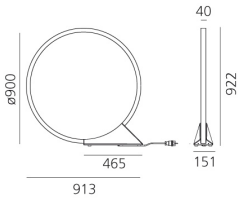

"O" Floor - Indoor

Elemental

IP67   

LUMINAIRE

- Watt: **43W**
- Delivered lumens output: **1595lm**
- CCT: **3000K**
- Efficiency: **82%**
- Efficacy: **37.10lm/W**
- CRI: **90**

Notes

Plug IP44

DESCRIPTION

"O" is an essential element that, when switched on, frames nature and suggests perspectives, an unobtrusive object in space that does not alter environmental balances. Its controlled and comfortable light emission can be adjusted with sensors and with the Artemide App to ensure focused operation, thus preventing waste and respecting the circadian cycles of all animal and plant species. Introduced in 2018 in the ground and suspended outdoor versions, it is a perfect lighting appliance also for indoor use thanks to a cabled option that allows easy relocation. In this case too, the IP protection grade is anyway fit for outdoor use. Its lightness is not just formal: its thin aluminium profile is an element on its own, which can be moved wherever necessary, allows multiple uses, and creates a pleasant ambiance anywhere with its soft, non-glaring light. "O" is developed in the original 90-cm diameter version, as well as in a smaller, 45-cm version featuring all the characteristics of the original one. All the versions come with both a white and a black finish to match all possible spaces. "O" is thus a comprehensive family of elements creating dynamic lightscapes.

DIMENSIONS

- Length: **cm 91.3**
- Height: **cm 92.2**
- Diameter: **cm 90**
- Base Length: **cm 46.5**
- Base Width: **cm 15.1**

SOURCES INCLUDED

- Category: **Led**
- Number: **1**
- Watt: **30W**
- Color temperature (K): **3000K**
- CRI: **90**