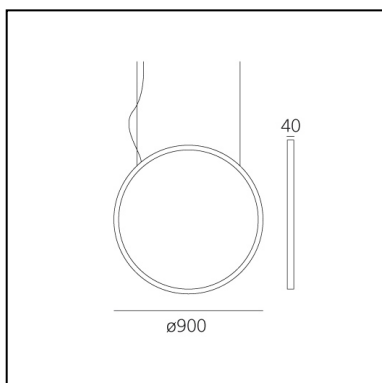

"O" - Suspension

Elemental

IP67   

LUMINAIRE

- Watt: **43W**
- Lichtstrom (lm): **1595lm**
- CCT: **3000K**
- Efficiency: **82%**
- Efficacy: **37.10lm/W**
- CRI: **90**

Anmerkungen

BESCHREIBUNG

"O" is an essential element that, when switched off, frames nature and suggests perspectives, an unobtrusive object in space that does not alter environmental balances. Its controlled and comfortable light emission can be adjusted with sensors and with the Artemide App to ensure focused operation, thus preventing waste and respecting the circadian cycles of all animal and plant species.

Introduced in 2018 both floor and suspended outdoor versions, it is a perfect lighting also for indoor use thanks to a cabled option that allows easy relocation. Also in this case the IP degree of protection is still suitable for outdoor use. Its lightness is not just formal: its thin aluminium profile is an element of its own, which can be moved wherever necessary, allowing multiple uses, and creating a pleasant ambience anywhere with its soft, non-glaring light. "O" is developed in the original 90-cm diameter version, as well as in a smaller, 45-cm and bigger 150-cm versions featuring all the characteristics of the original one. "O" is thus a comprehensive family of elements creating dynamic lightscapes.

ARTIKELNUMMER: T072030

FUNKTIONEN

- Artikelnummer: **T072030**
- Farbe: **Black**
- Installation: **Pendelleuchte**
- Material: **Aluminium, Silicone diffuser**
- Serie: **Design Collection, 2020 Artemide Collection, Architectural Outdoor**
- Anwendungsbereich: **Außenbeleuchtung**
- design: **Elemental**

DIMENSION

- Breite: **cm 4**
- Breite: **cm 90**

INKLUSIVE LICHTQUELLEN

- Kategorie: **Led**
- Anzahl: **1**
- Watt: **35W**
- Farbtemperatur(K): **3000K**
- CRI: **90**