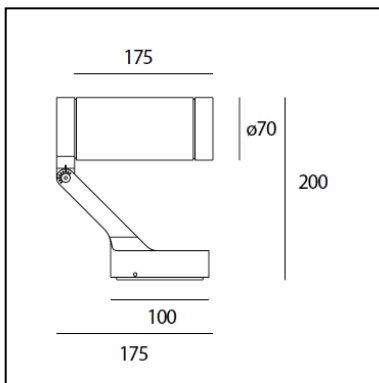

Obice - 19° 3000K - White

Alessandro Pedretti

IP65 

LUMINAIRE

- Power Supply: **Eelectronic included**
- Watt: **13W**
- Voltage: **220/240Vac**
- Delivered lumens output: **670lm**
- CCT: **3000K**
- Efficiency: **83%**
- Efficacy: **51.54lm/W**
- CRI: **0**

DESCRIPTION

Lights fixture with high-performance LED light sources. Wall installation. Composed by: body, adjustable joint, terminal board and protective screen. Body in injection mould of aluminium. Terminal base and adjustable joint in injection mould of aluminium. Flange, protection screen in tempered glass, 4mm-thick, with black opal serigraphy. 24Vdc remote driver. White monochromatic LEDs available in 2 colour temperatures: Warm = 3000K Neutral = 4000K Tilting angle +35°/-125° Rotation on horizontal axis: 359°. Wiring to be carried out by means of a plug located in the terminal base. IP Rating IP65. Insulation class I (Obice), insulation class III (Obice mini). Technical features of light fixtures in compliance with EN60598-1. Installation must be carried out by specialized personnel. Carefully follow the instructions.

PRODUCT CODE: T430518W20

FEATURES

- Article Code: **T430518W20**
- Colour: **White**
- Installation: **WallCeiling**
- Material: **Steel, silk screened glass**
- Series: **Architectural Outdoor**
- design by: **Alessandro Pedretti**

DIMENSIONS

- Length: **cm 17.5**
- Height: **cm 20**
- Diameter: **cm 7**
- Weight: **cm 1.2**

SOURCES INCLUDED

- Category: **Led**
- Number: **1**
- Watt: **10W**
- Delivered lumens output: **378lm**
- Color temperature (K): **3000K**
- Efficacy: **17lm/W**