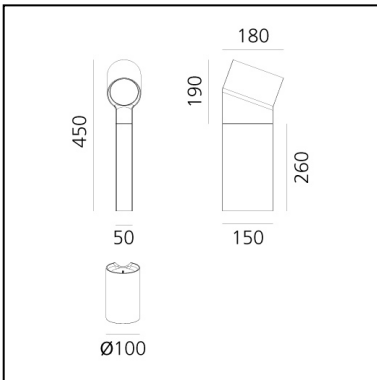

Oblique Bollard 45

Arik Levy

IP65 

LUMINAIRE

- Watt: **15W**
- Delivered lumens output: **750lm**
- CCT: **3000K**
- Efficiency: **54%**
- Efficacy: **50.03lm/W**
- CRI: **80**

Accessories

NO
IMAGE
AVAILABLE

Oblique - picchetto di
fissaggio al terreno
T086500

DESCRIPTION

This outdoor collection expresses a combination between a sprouting plant and a guiding light. The oblique light head pushes up and stretches the vertical stem just like a bean sprout. The design conveys 2 dimensions that make the piece nearly disappear in some angles and provide solid support in others. The outer shell, of varying heights, wraps around the lighting head to hold it in place. The slightly downward angle projects the LED light via the high-performance reflector and prevents glare while defining a quiet light zone. The floor and wall-mounted versions are part of the collection and provide a comprehensive solution to all needs of outdoor space, both private and public. The vertical part comes in different heights to adjust to projects and provide a solid structure.

PRODUCT CODE: T086200

FEATURES

- Article Code: **T086200**
- Colour: **Anthracite grey**
- Installation: **Bollard**
- Material: **Aluminum**
- Series: **Architectural Outdoor**
- design by: **Arik Levy**

DIMENSIONS

- Height: **cm 45**
- Diameter: **cm 10**
- Weight: **cm 3**

SOURCES INCLUDED

- Category: **Led**
- Number: **1**
- Watt: **15W**
- Delivered lumens output: **750lm**
- Color temperature (K): **3000K**
- CRI: **80**