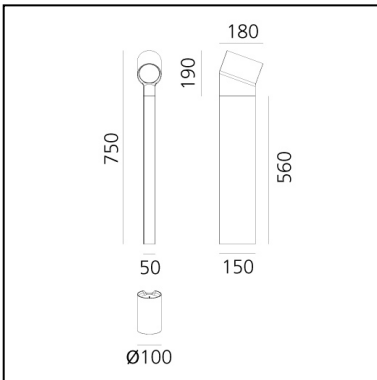

Oblique Bollard 75

Arik Levy

IP65 

LUMINAIRE

- Watt: **15W**
- Delivered lumens output: **750lm**
- CCT: **3000K**
- Efficiency: **54%**
- Efficacy: **50.03lm/W**
- CRI: **80**

Accessories

NO
IMAGE
AVAILABLE

Oblique - picchetto di
fissaggio al terreno
T086500

DESCRIPTION

This outdoor collection expresses a combination between a sprouting plant and a guiding light. The oblique light head pushes up and stretches the vertical stem just like a bean sprout. The design conveys 2 dimensions that make the piece nearly disappear in some angles and provide solid support in others. The outer shell, of varying heights, wraps around the lighting head to hold it in place. The slightly downward angle projects the LED light via the high-performance reflector and prevents glare while defining a quiet light zone. The floor and wall-mounted versions are part of the collection and provide a comprehensive solution to all needs of outdoor space, both private and public. The vertical part comes in different heights to adjust to projects and provide a solid structure.

PRODUCT CODE: T086300

FEATURES

- Article Code: **T086300**
- Colour: **Anthracite grey**
- Installation: **Bollard**
- Material: **Aluminum**
- Series: **Architectural Outdoor**
- design by: **Arik Levy**

DIMENSIONS

- Height: **cm 75**
- Diameter: **cm 10**
- Weight: **cm 4**

SOURCES INCLUDED

- Category: **Led**
- Number: **1**
- Watt: **15W**
- Delivered lumens output: **750lm**
- Color temperature (K): **3000K**
- CRI: **80**