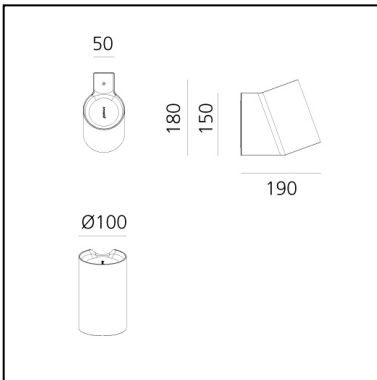

Oblique Wall - Anthracite gray

Arik Levy

IP65 

LUMINAIRE

- Watt: **20W**
- Delivered lumens output: **918lm**
- CCT: **3000K**
- Efficiency: **51%**
- Efficacy: **45.92lm/W**
- CRI: **80**

DESCRIPTION

This outdoor collection expresses a combination between a sprouting plant and a guiding light. The oblique light head pushes up and stretches the vertical stem just like a bean sprout. The design conveys 2 dimensions that make the piece nearly disappear in some angles and provide solid support in others. The outer shell, of varying heights, wraps around the lighting head to hold it in place. The slightly downward angle projects the LED light via the high-performance reflector and prevents glare while defining a quiet light zone. The floor and wall-mounted versions are part of the collection and provide a comprehensive solution to all needs of outdoor space, both private and public. The vertical part comes in different heights to adjust to projects and provide a solid structure.

PRODUCT CODE: T086000

FEATURES

- Article Code: **T086000**
- Colour: **Anthracite grey**
- Installation: **Wall**
- Material: **Aluminum**
- Series: **Architectural Outdoor**
- design by: **Arik Levy**

DIMENSIONS

- Height: **cm 18**
- Diameter: **cm 10**
- Max Extension Height: **cm 18**
- Weight: **cm 2**

SOURCES INCLUDED

- Category: **Led**
- Number: **1**
- Watt: **20W**
- Color temperature (K): **3000K**

Accessories