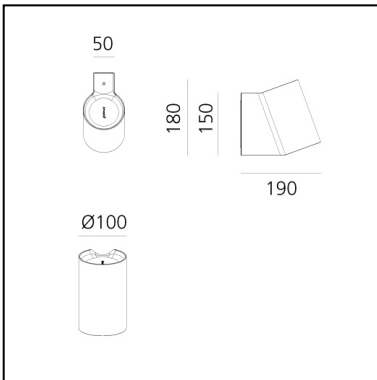

Oblique Wall - White

Arik Levy

IP65 

LUMINAIRE

- Watt: **20W**
- Delivered lumens output: **918lm**
- CCT: **3000K**
- Efficiency: **51%**
- Efficacy: **45.92lm/W**
- CRI: **80**

Accessories

NO
IMAGE
AVAILABLE

Oblique - picchetto di fissaggio al terreno
T086500

NO
IMAGE
AVAILABLE

Oblique - palo T086400

DESCRIPTION

This outdoor collection expresses a combination between a sprouting plant and a guiding light. The oblique light head pushes up and stretches the vertical stem just like a bean sprout. The design conveys 2 dimensions that make the piece nearly disappear in some angles and provide solid support in others. The outer shell, of varying heights, wraps around the lighting head to hold it in place. The slightly downward angle projects the LED light via the high-performance reflector and prevents glare while defining a quiet light zone. The floor and wall-mounted versions are part of the collection and provide a comprehensive solution to all needs of outdoor space, both private and public. The vertical part comes in different heights to adjust to projects and provide a solid structure.

PRODUCT CODE: T086020

FEATURES

- Article Code: **T086020**
- Colour: **White**
- Installation: **Wall**
- Material: **Aluminum**
- Series: **Architectural Outdoor**
- design by: **Arik Levy**

DIMENSIONS

- Height: **cm 18**
- Diameter: **cm 10**
- Weight: **cm 2**

SOURCES INCLUDED

- Category: **Led**
- Number: **1**
- Watt: **20W**
- Color temperature (K): **3000K**