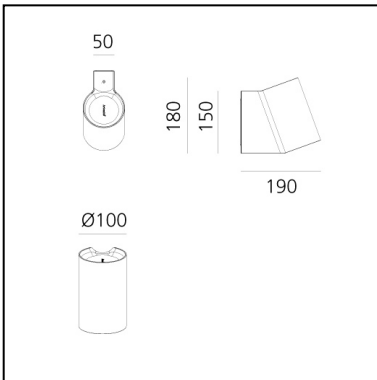

LUMINAIRE

- Watt: **23W**
- Flux Lumineux (lm): **1263lm**
- CCT: **3000K**
- Efficiency: **46%**
- Efficacy: **54.91lm/W**
- CRI: **90**

ACCESSOIRES

NO
IMAGE
AVAILABLE

Oblique - picchetto di fissaggio al terreno
T086500

NO
IMAGE
AVAILABLE

Oblique - palo T086400

DESCRIPTION

This outdoor collection expresses a combination between a sprouting plant and a guiding light. The oblique light head pushes up and stretches the vertical stem just like a bean sprout. The design conveys 2 dimensions that make the piece nearly disappear in some angles and provide solid support in others. The outer shell, of varying heights, wraps around the lighting head to hold it in place. The slightly downward angle projects the LED light via the high-performance reflector and prevents glare while defining a quiet light zone. The floor and wall-mounted versions are part of the collection and provide a comprehensive solution to all needs of outdoor space, both private and public. The vertical part comes in different heights to adjust to projects and provide a solid structure.

CARACTÉRISTIQUES

- Code Produit : **T086020**
- Couleur: **White**
- Installation: **Applique**
- Matériaux: **Aluminum**
- Séries: **Architectural Outdoor**
- dessiné par: **Arik Levy**

DIMENSIONS

- Hauteur: **180 mm**
- Diamètre: **100 mm**
- Poids: **kg 2**

SOURCES INCLUES

- Catégorie: **Led**
- Nombre: **1**
- Watt: **20W**
- Température de Couleur (K): **3000K**