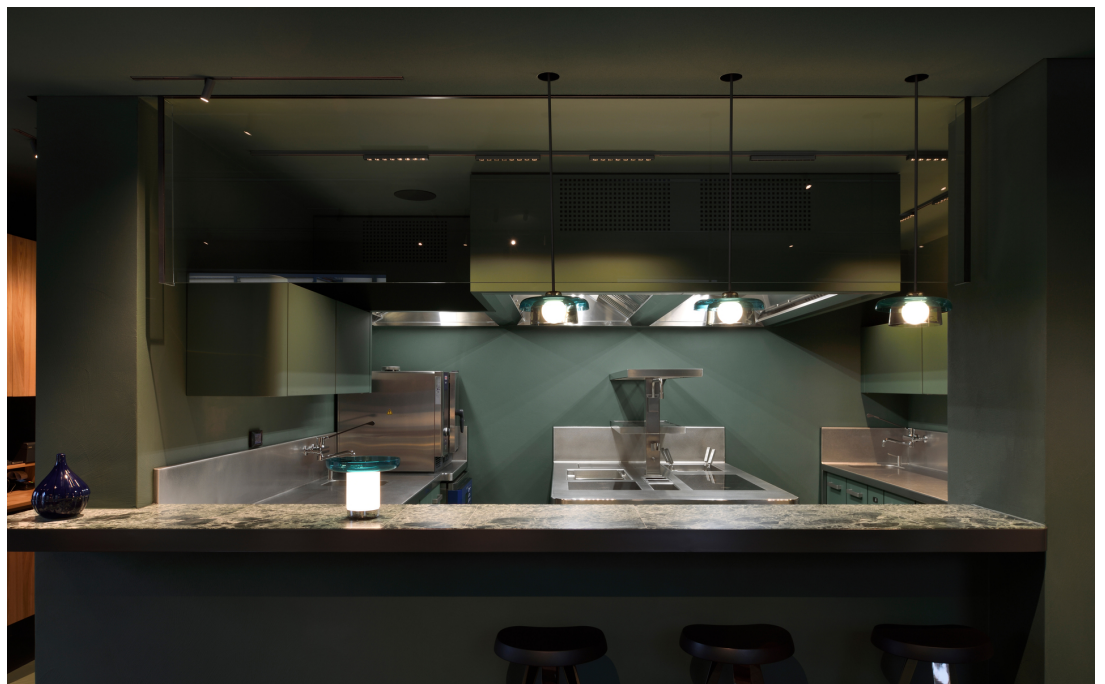

Turn Around + Vector - Carlotta de Bevilacqua

A. 24 Diffused Emission - Carlotta de Bevilacqua

The partnership between Artemide and Davide Oldani is manifested in special lighting solutions, designed to enhance the environment and create a unique atmosphere that perfectly matches Oldani's culinary philosophy. It is a union that goes beyond simple teamwork, it is the concretisation of a shared idea, where lighting becomes an integral part of the gastronomic experience.