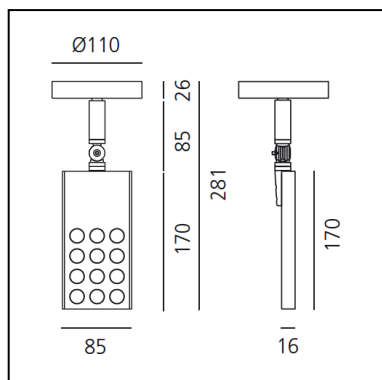

Pad 230V Ceiling Switchdim - 14,5W 3000K - 24°

Carlotta de Bevilacqua

IP40   Dimmerable: 

LUMINAIRE

- Power Supply: **Electronic dimmable (Switchdim)**
- Watt: **14.5W**
- Voltage: **220V-240V**
- Delivered lumens output: **825lm**
- CCT: **3000K**
- Efficiency: **83%**
- Efficacy: **56.9lm/W**
- CRI: **0**

Notes

LED 13W 2x12° 3000K - Dimmerabile (Switchdim)

DESCRIPTION

Adjustable projector for 12x1,08W high performing LED. Body made from aluminium and translucent plastic material. White LED with Warm White or Neutral White tone. Choice of 3 beam angles. Tilt angle of up to 90°, rotation of up to 358°. Integral power supply unit. Complies with standard EN60598-1 and other specific standards. Dimming control via external push-button (not provided).

DIMENSIONS

- Length: **cm 8.5**
- Width: **cm 1.6**
- Height: **cm 26**
- Inclination: **cm 9,090**
- Rotation: **358°**
- Weight: **kg 0.7**
- Glow Wire Test: **650°**

SOURCES INCLUDED

- Category: **Led**
- Number: **1**
- Watt: **12W**
- Color temperature (K): **3000K**
- CRI: **80**