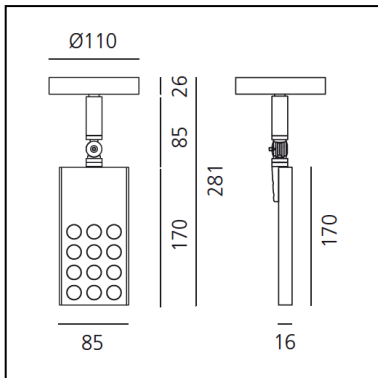

Pad 230V Ceiling Switchdim - 14,5W 4000K - 12°

Carlotta de Bevilacqua

IP40   Dimmerable: 

LUMINAIRE

- Power Supply: **Electronic dimmable (Switchdim)**
- Watt: **14.5W**
- Voltage: **220V-240V**
- Delivered lumens output: **880lm**
- CCT: **4000K**
- Efficiency: **83%**
- Efficacy: **60.69lm/W**
- CRI: **0**

Notes

LED 13W 2x6° 4000K - Dimmerabile (Switchdim)

DESCRIPTION

Adjustable projector for 12x1,08W high performing LED. Body made from aluminium and translucent plastic material. White LED with Warm White or Neutral White tone. Choice of 3 beam angles. Tilt angle of up to 90°, rotation of up to 358°. Integral power supply unit. Complies with standard EN60598-1 and other specific standards. Dimming control via external push-button (not provided).

PRODUCT CODE: M200101

FEATURES

- Article Code: **M200101**
- Colour: **Translucent/anodized**
- Installation: **Ceiling**
- Material: **Aluminium, plastic**
- Series: **Architectural Indoor**
- Environment: **Indoor**
- Area contract: **Retail, Culture**
- Emission: **Accent Lighting**
- design by: **Carlotta de Bevilacqua**

DIMENSIONS

- Length: **cm 8.5**
- Width: **cm 1.6**
- Height: **cm 26**
- Inclination: **cm 9,090**
- Rotation: **358°**
- Weight: **kg 0.7**
- Glow Wire Test: **650°**

SOURCES INCLUDED

- Category: **Led**
- Number: **1**
- Watt: **12W**
- Color temperature (K): **4000K**