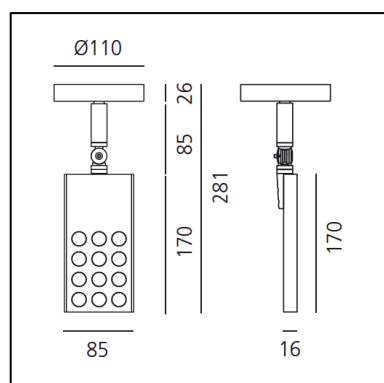

# Pad 230V Ceiling Switchdim - 14,5W 4000K - 36°

Carlotta de Bevilacqua

IP40   Dimmerable: 

## LUMINAIRE

- Power Supply: **Electronic dimmable (Switchdim)**
- Watt: **14.5W**
- Voltage: **220V-240V**
- Delivered lumens output: **855lm**
- CCT: **4000K**
- Efficiency: **81%**
- Efficacy: **58.97lm/W**
- CRI: **0**

## DESCRIPTION

Adjustable projector for 12x1,08W high performing LED. Body made from aluminium and translucent plastic material. White LED with Warm White or Neutral White tone. Choice of 3 beam angles. Tilt angle of up to 90°, rotation of up to 358°. Integral power supply unit. Complies with standard EN60598-1 and other specific standards. Dimming control via external push-button (not provided).

## DIMENSIONS

- Length: **cm 8.5**
- Width: **cm 1.6**
- Height: **cm 26**
- Inclination: **cm 9,090**
- Rotation: **358°**
- Weight: **kg 0.7**
- Glow Wire Test: **650°**