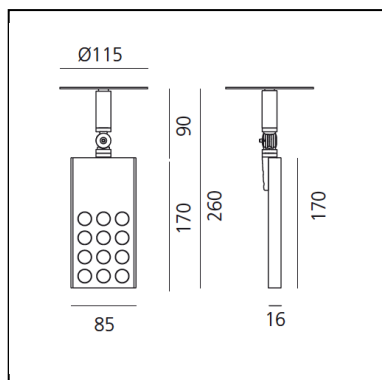

PAD 230V Semi-recessed Switchdim - 14,5W 3000K - 24°

Carlotta de Bevilacqua

IP40   Dimmerable: 

LUMINAIRE

- Power Supply: **Electronic dimmable (Switchdim)**
- Watt: **14.5W**
- Voltage: **220V-240V**
- Delivered lumens output: **825lm**
- CCT: **3000K**
- Efficiency: **83%**
- Efficacy: **56.9lm/W**
- CRI: **0**

DESCRIPTION

Adjustable projector for 12x1,08W high performing LED. Body made from aluminium and translucent plastic material. White LED with Warm White or Neutral White tone. Choice of 3 beam angles. Tilt angle of up to 90°, rotation of up to 358°. Integral power supply unit. Complies with standard EN60598-1 and other specific standards. Dimming control via external push-button (not provided).

DIMENSIONS

- Length: **cm 8.5**
- Width: **cm 1.6**
- Height: **cm 26**
- Cutout diameter: **cm 6.7**
- Inclination: **cm 9,090**
- Rotation: **358°**
- Cutout shape: **Rounded**
- Weight: **kg 0.7**
- Glow Wire Test: **650°**

SOURCES INCLUDED

- Category: **Led**
- Number: **1**
- Watt: **12W**
- Color temperature (K): **3000K**
- CRI: **80**