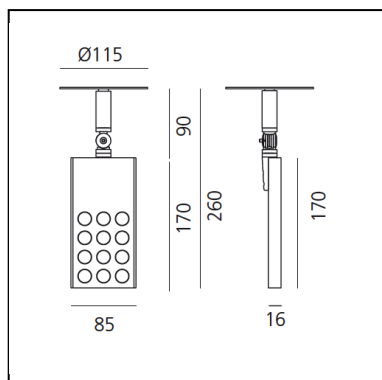

# Pad 230V Semi-recessed Switchdim- 14,5W 4000K - 12°

Carlotta de Bevilacqua

IP40   Dimmerable: 

## DESCRIPTION

Adjustable projector for 12x1,08W high performing LED. Body made from aluminium and translucent plastic material. White LED with Warm White or Neutral White tone. Choice of 3 beam angles. Tilt angle of up to 90°, rotation of up to 358°. Integral power supply unit. Complies with standard EN60598-1 and other specific standards. Dimming control via external push-button (not provided).

## DIMENSIONS

- Length: **cm 8.5**
- Width: **cm 1.6**
- Height: **cm 26**
- Cutout diameter: **cm 6.7**
- Inclination: **cm 9,090**
- Rotation: **358°**
- Cutout shape: **Rounded**
- Weight: **kg 0.7**
- Glow Wire Test: **650°**

## SOURCES INCLUDED

- Category: **Led**
- Number: **1**
- Watt: **12W**
- Color temperature (K): **4000K**