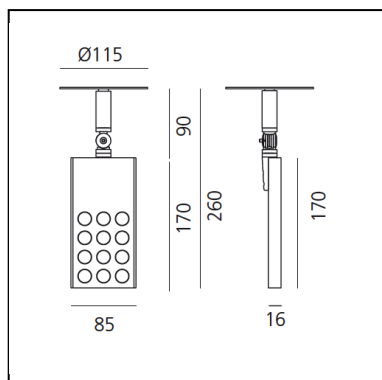

Pad 230V Semi-recessed Switchdim - 14,5W 4000K - 36°

Carlotta de Bevilacqua

IP40   Dimmerable: 

LUMINAIRE

- Power Supply: **Electronic dimmable (Switchdim)**
- Watt: **14.5W**
- Voltage: **220V-240V**
- Delivered lumens output: **855lm**
- CCT: **4000K**
- Efficiency: **81%**
- Efficacy: **58.97lm/W**
- CRI: **0**

Notes

LED 13W 2x19° 4000K - Dimmable (Switchdim)

DESCRIPTION

Adjustable projector for 12x1,08W high performing LED. Body made from aluminium and translucent plastic material. White LED with Warm White or Neutral White tone. Choice of 3 beam angles. Tilt angle of up to 90°, rotation of up to 358°. Integral power supply unit. Complies with standard EN60598-1 and other specific standards. Dimming control via external push-button (not provided).

DIMENSIONS

- Length: **cm 8.5**
- Width: **cm 1.6**
- Height: **cm 26**
- Cutout diameter: **cm 6.7**
- Inclination: **cm 9,090**
- Rotation: **358°**
- Cutout shape: **Rounded**
- Weight: **kg 0.7**
- Glow Wire Test: **650°**

SOURCES INCLUDED

- Category: **Led**
- Number: **1**
- Watt: **12W**
- Color temperature (K): **4000K**