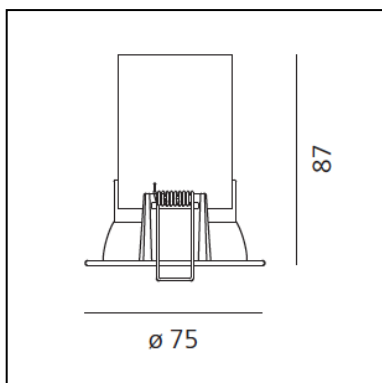

Parabola 80 - Round - 52° - 2700K - Black

Studio Artemide

IP40 

LUMINAIRE

- Power Supply: **Driver 350 mA SELV supplied separately.**
- Watt: **12W**
- Flux Lumineux (lm): **975lm**
- CCT: **2700K**
- Efficiency: **67%**
- Efficacy: **81.27lm/W**
- CRI: **90**

DESCRIPTION

Light fixture with high-performance LED light sources, consists of: frame, body, lens, fixing springs. Frame in injection mould of aluminium. Heat sink body in extruded aluminium. Lens in polycarbonate with 3 different versions of beam. Fixing springs in harmonic steel. Electrical connection to the driver by means of a FEP-FEP cable and a terminal board. Technical features of light fixtures in compliance with EN60598-1.

DIMENSIONS

- Diamètre: **75 mm**
- Diamètre d'encastrement: **68 mm**
- Profondeur de la découpe: **87 mm**
- Forme de la découpe: **Rond**
- Poids: **kg 0,28**

SOURCES INCLUES

- Catégorie: **Led**
- Nombre: **1**
- Watt: **12W**
- Flux Lumineux (lm): **1447lm**
- Température de Couleur (K): **2700K**
- CRI: **90**
- Color Tolerance: **3SDCM**
- Efficacy: **121lm/W**
- Service Life: **L70(6K)>60000h**