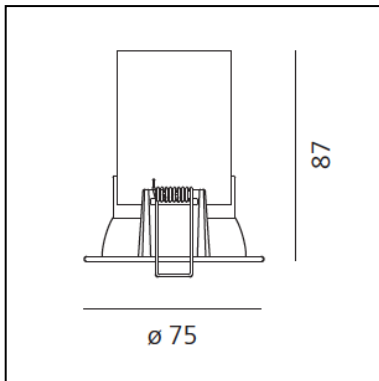

Parabola 80 - Round - 52° - 2700K - White

Studio Artemide

IP40 

LUMINAIRE

- Power Supply: **Driver 350 mA SELV supplied separately.**
- Watt: **12W**
- Flux Lumineux (lm): **1095lm**
- CCT: **2700K**
- Efficiency: **76%**
- Efficacy: **91.28lm/W**
- CRI: **90**

DESCRIPTION

Light fixture with high-performance LED light sources, consists of: frame, body, lens, fixing springs. Frame in injection mould of aluminium. Heat sink body in extruded aluminium. Lens in polycarbonate with 3 different versions of beam. Fixing springs in harmonic steel. Electrical connection to the driver by means of a FEP-FEP cable and a terminal board. Technical features of light fixtures in compliance with EN60598-1.

DIMENSIONS

- Diamètre: **75 mm**
- Diamètre d'encastrement: **68 mm**
- Profondeur de la découpe: **87 mm**
- Forme de la découpe: **Rond**
- Poids: **kg 0,28**

SOURCES INCLUES

- Catégorie: **Led**
- Nombre: **1**
- Watt: **12W**
- Flux Lumineux (lm): **1447lm**
- Température de Couleur (K): **2700K**
- CRI: **90**
- Color Tolerance: **3SDCM**
- Efficacy: **121lm/W**
- Service Life: **L70(6K)>60000h**