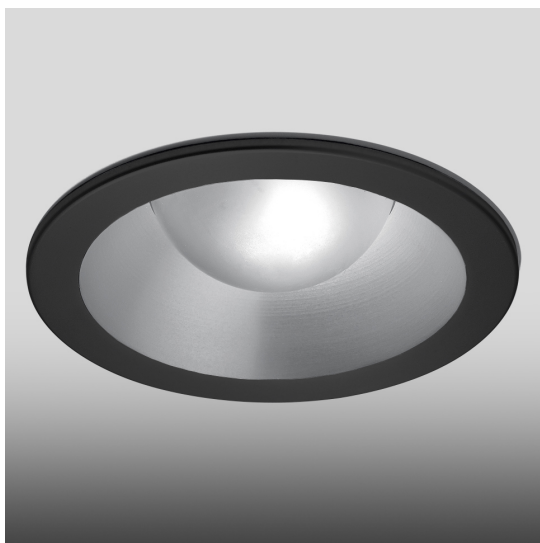

# Parabola 80 - Round - 52° - 3000K - Black

Studio Artemide

IP40 

## LUMINAIRE

- Power Supply: **Driver 350 mA SELV supplied separately.**
- Watt: **12W**
- Flux Lumineux (lm): **1019lm**
- CCT: **3000K**
- Efficiency: **67%**
- Efficacy: **84.92lm/W**
- CRI: **90**

## DESCRIPTION

Light fixture with high-performance LED light sources, consists of: frame, body, lens, fixing springs. Frame in injection mould of aluminium. Heat sink body in extruded aluminium. Lens in polycarbonate with 3 different versions of beam. Fixing springs in harmonic steel. Electrical connection to the driver by means of a FEP-FEP cable and a terminal board. Technical features of light fixtures in compliance with EN60598-1.

## DIMENSIONS

- Diamètre: **75 mm**
- Diamètre d'encastrement: **68 mm**
- Profondeur de la découpe: **87 mm**
- Forme de la découpe: **Rond**
- Poids: **kg 0,28**