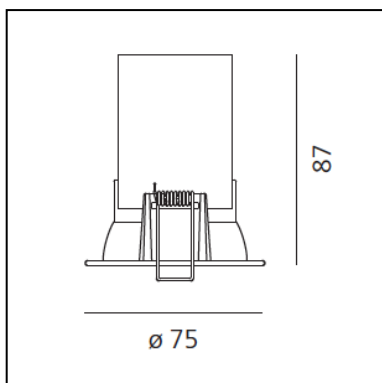

LUMINAIRE

- Power Supply: **Driver 350 mA SELV supplied separately.**
- Watt: **12W**
- Flux Lumineux (lm): **1019lm**
- CCT: **3000K**
- Efficiency: **67%**
- Efficacy: **84.92lm/W**
- CRI: **90**

DESCRIPTION

Light fixture with high-performance LED light sources, consists of: frame, body, lens, fixing springs. Frame in injection mould of aluminium. Heat sink body in extruded aluminium. Lens in polycarbonate with 3 different versions of beam. Fixing springs in harmonic steel. Electrical connection to the driver by means of a FEP-FEP cable and a terminal board. Technical features of light fixtures in compliance with EN60598-1.

CARACTÉRISTIQUES

- Code Produit : **NL1906340K004**
- Couleur: **Noir**
- Matériaux: **Aluminium**
- Séries: **Architectural Indoor**
- Environnement: **Indoor**
- Type de projet: **Hospitalité, null, Commerces, Bureaux, Culture, Résidentiels**
- dessiné par: **Studio Artemide**

DIMENSIONS

- Diamètre: **75 mm**
- Diamètre d'encastrement: **68 mm**
- Profondeur de la découpe: **87 mm**
- Forme de la découpe: **Rond**
- Poids: **kg 0,28**

SOURCES INCLUES

- Catégorie: **Led**
- Nombre: **1**
- Watt: **12W**
- Flux Lumineux (lm): **1512lm**
- Température de Couleur (K): **3000K**
- CRI: **90**
- Color Tolerance: **3SDCM**
- Efficacy: **126lm/W**
- Service Life: **L70(6K)>60000h**