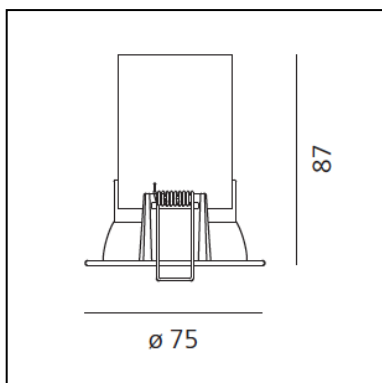

LUMINAIRE

- Power Supply: **Driver 350 mA SELV supplied separately.**
- Watt: **12W**
- Flux Lumineux (lm): **1086lm**
- CCT: **3000K**
- Efficiency: **72%**
- Efficacy: **90.47lm/W**
- CRI: **90**

DESCRIPTION

Light fixture with high-performance LED light sources, consists of: frame, body, lens, fixing springs. Frame in injection mould of aluminium. Heat sink body in extruded aluminium. Lens in polycarbonate with 3 different versions of beam. Fixing springs in harmonic steel. Electrical connection to the driver by means of a FEP-FEP cable and a terminal board. Technical features of light fixtures in compliance with EN60598-1.

CARACTÉRISTIQUES

- Code Produit : **NL1906340K002**
- Couleur: **Silver**
- Matériaux: **Aluminium**
- Séries: **Architectural Indoor**
- Environnement: **Indoor**
- Type de projet: **Hospitalité, null, Commerces, Bureaux, Culture, Résidentiels**
- dessiné par: **Studio Artemide**

DIMENSIONS

- Diamètre: **75 mm**
- Diamètre d'encastrement: **68 mm**
- Profondeur de la découpe: **87 mm**
- Forme de la découpe: **Rond**
- Poids: **kg 0,28**

SOURCES INCLUES

- Catégorie: **Led**
- Nombre: **1**
- Watt: **12W**
- Flux Lumineux (lm): **1512lm**
- Température de Couleur (K): **3000K**
- CRI: **90**
- Color Tolerance: **3SDCM**
- Efficacy: **126lm/W**
- Service Life: **L70(6K)>60000h**